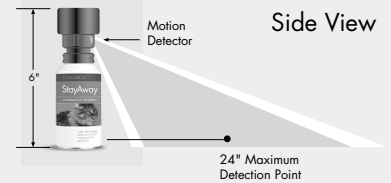

Range Diagrams

Item #	Product	Case Qty	UPC Code
StayAway 001	StayAway - Remailer	4	0.59463.00120.8
StayAway 002	StayAway - Retail	4	0.59463.00221.2

Contech Electronics Inc.
1-800-767-8658
PO Box 115 Saanichton, BC
Canada V8M 2C3
Outside Canada/US
please call: +1-250-652-0755
email: info@scarecrow.com
www.scarecrowinfo.com

System Includes:
Detector/spray head, replaceable canister, training manual, 2 year limited warranty, protective cap and stabilizing base. Requires 4 AAA alkaline batteries, not included.

NOT WEATHERPROOF: Do not use in unprotected areas.

Warranty

Contech warrants to the original purchaser of its products that the product will be free from defects in material and workmanship for a period of two (2) years from purchase date. We will repair or replace any defective products during this warranty period.

Specifications subject to change if improvements are made.