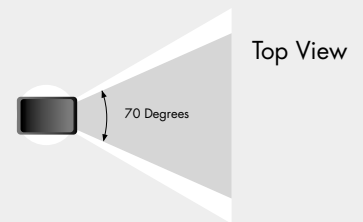

Range Diagrams

Item #	Product	Case Qty	UPC Code
StayAway 001	StayAway - Remailer	4	0.59463.00120.8
StayAway 002	StayAway - Retail	4	0.59463.00221.2

Contech Electronics Inc.
1-800-767-8658
PO Box 115 Saanichton, BC
Canada V8M 2C3
Outside Canada/US
please call: +1-250-652-0755
email: info@scarecrow.com
www.scarecrowinfo.com

System Includes:
Detector/spray head, replaceable canister, training manual, 2 year limited warranty, protective cap and stabilizing base. Requires 4 AAA alkaline batteries, not included.

NOT WEATHERPROOF: Do not use in unprotected areas.

Warranty

Contech warrants to the original purchaser of its products that the product will be free from defects in material and workmanship for a period of two (2) years from purchase date. We will repair or replace any defective products during this warranty period.

Specifications subject to change if improvements are made.